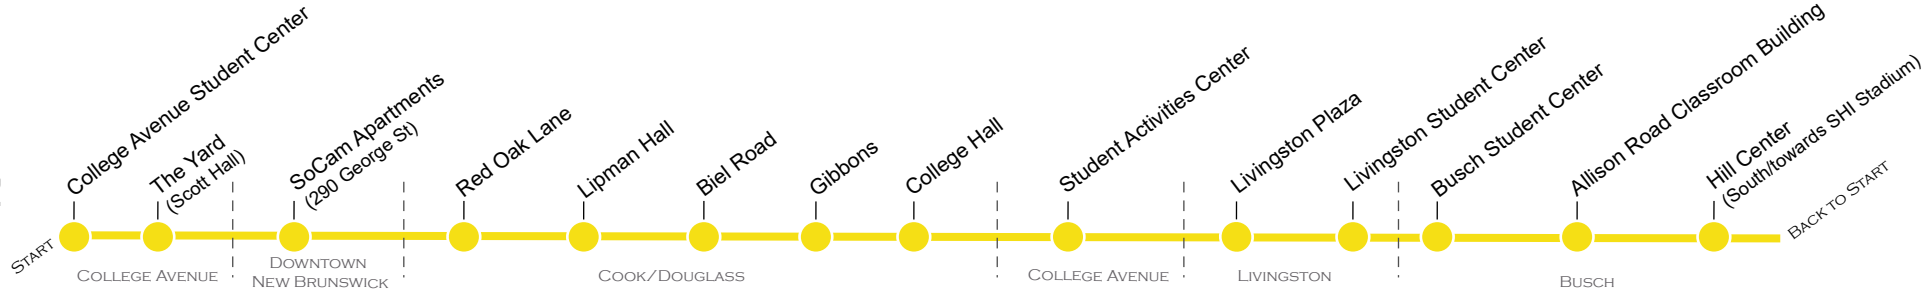

# Weekend 2

Track the buses online via the Passio GO! App or the Passio GO website (<https://rutgers.passiogo.com/>).

		AM											PM																
		12	1	2	3	4	5	6	7	8	9	10	11	12	1	2	3	4	5	6	7	8	9	10	11				
<b>Saturday</b>	From CASC:	EVERY 20 MINUTES			EVERY 60 MINUTES						EVERY 30 MINUTES				EVERY 20 MINUTES														
		3:00 AM			8:00 AM						12:00 PM																		
	From Red Oak Lane:	EVERY 20 MINUTES			EVERY 60 MINUTES						EVERY 30 MINUTES				EVERY 20 MINUTES														
		3:11 AM			8:11 AM						12:11 PM																		
	From SAC:	EVERY 20 MINUTES			EVERY 60 MINUTES						EVERY 30 MINUTES				EVERY 20 MINUTES														
	3:30 AM			8:30 AM						12:30 PM																			
From LSC:	EVERY 20 MINUTES			EVERY 60 MINUTES						EVERY 30 MINUTES				EVERY 20 MINUTES															
	3:39 AM			8:39 AM						12:39 PM																			
From BSC:	EVERY 20 MINUTES			EVERY 60 MINUTES						EVERY 30 MINUTES				EVERY 20 MINUTES															
	3:46AM			8:46 AM						12:46 PM																			
<b>Sunday</b>	From CASC:	EVERY 20 MINUTES									EVERY 30 MINUTES				EVERY 20 MINUTES														
		1:50 AM									8:00 AM				11:30 PM														
	From Red Oak Lane:	EVERY 20 MINUTES									EVERY 30 MINUTES				EVERY 20 MINUTES														
		2:05 AM									8:15 AM				11:45 PM														
	From SAC:	EVERY 20 MINUTES									EVERY 30 MINUTES				EVERY 20 MINUTES														
	2:20 AM									8:30 AM				12:00PM															
From LSC:	EVERY 20 MINUTES									EVERY 30 MINUTES				EVERY 20 MINUTES															
	2:28 AM									8:38 AM				12:08 PM															
From BSC:	EVERY 20 MINUTES									EVERY 30 MINUTES				EVERY 20 MINUTES															
	2:35 AM									8:45 AM				12:15 PM															