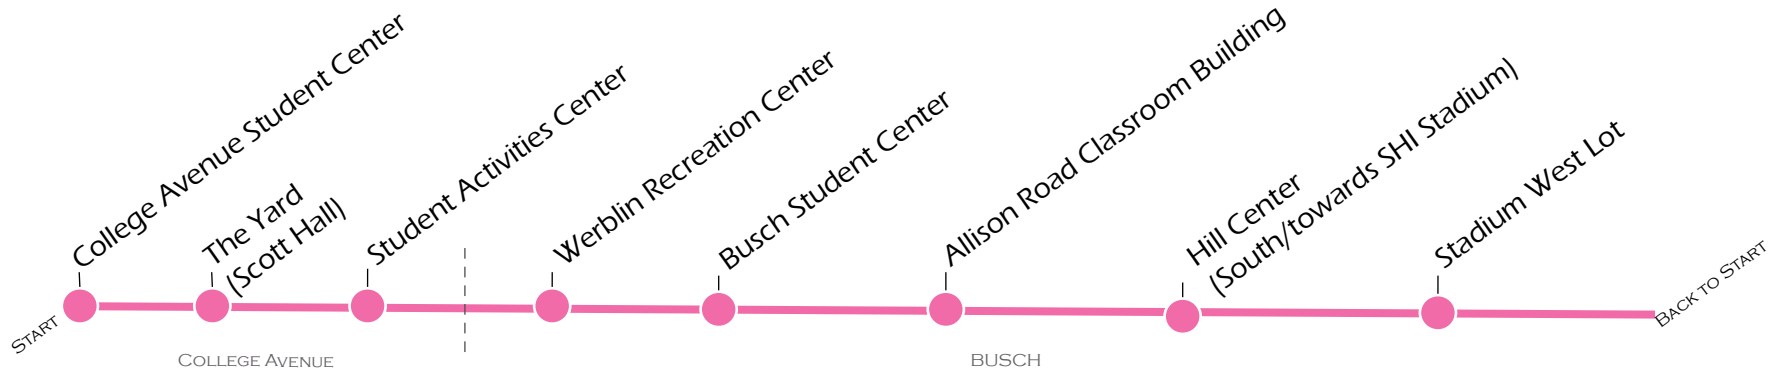

H
College Avenue & Busch

Track the buses online via the Passio GO! App or the Passio GO website (<https://rutgers.passiogo.com/>).

AM						PM											AM					
6	7	8	9	10	11	12	1	2	3	4	5	6	7	8	9	10	11	12	1	2	3	4

Monday-Wednesday	From BSC:	EVERY 14-16	EVERY 6-16 MIN	EVERY 6-8 MINUTES											EVERY 6-16	EVERY 14-16 MIN						
		6:00 AM	7:00 AM	9:00 AM														9:16 PM	10:30 PM			
	From CASC:	EVERY 14-16	EVERY 6-16 MIN	EVERY 6-8 MINUTES											EVERY 6-16	EVERY 14-16 MIN						
		6:16 AM	7:16 AM	9:16 AM													9:32 PM	10:46 PM				2:46 AM

Thursday	From BSC:	EVERY 14-16	EVERY 6-16 MIN	EVERY 6-8 MIN				EVERY 6-16 MIN				EVERY 14-16 MIN											
		6:00 AM	7:00 AM	9:00 AM												3:00 PM				10:00 PM			
	From CASC:	EVERY 14-16	EVERY 6-16 MIN	EVERY 6-8 MIN				EVERY 6-16 MIN				EVERY 14-16 MIN											
		6:16 AM	7:16 AM	9:16 AM											3:16 AM				10:16 PM				3:46 AM

REMINDERS:

All listed times are approximate.
 Expect possible delays and/or detours due to traffic, weather, road closures, scheduled events, and/or unexpected situations along the route.
 Please arrive to the bus stop early and give yourself plenty of time to catch the bus and for travel to your intended destination.