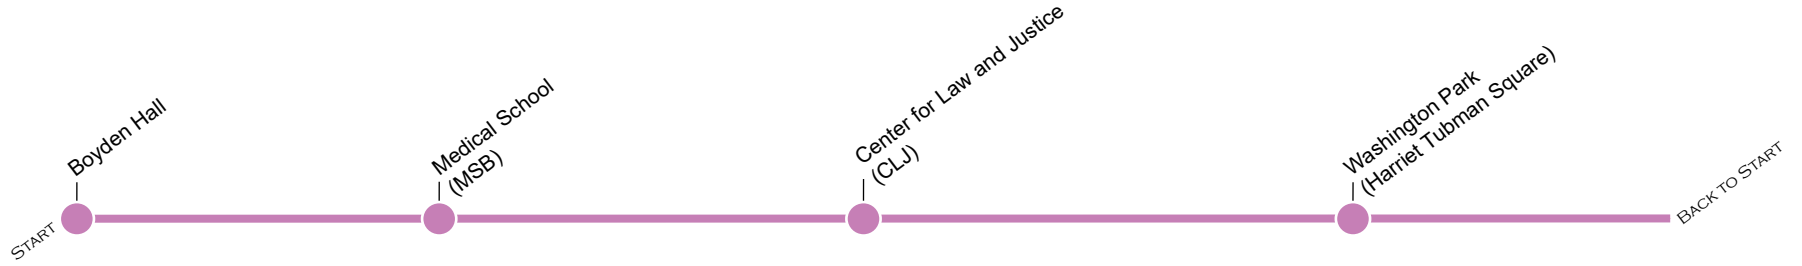

# Campus Connect Express

Track the buses online via the Passio GO! App or the Passio GO website (<https://passiogo.com/>).

AM											PM												
12	1	2	3	4	5	6	7	8	9	10	11	12	1	2	3	4	5	6	7	8	9	10	11

## Monday - Wednesday

From Medical School:

From Boyden Hall: