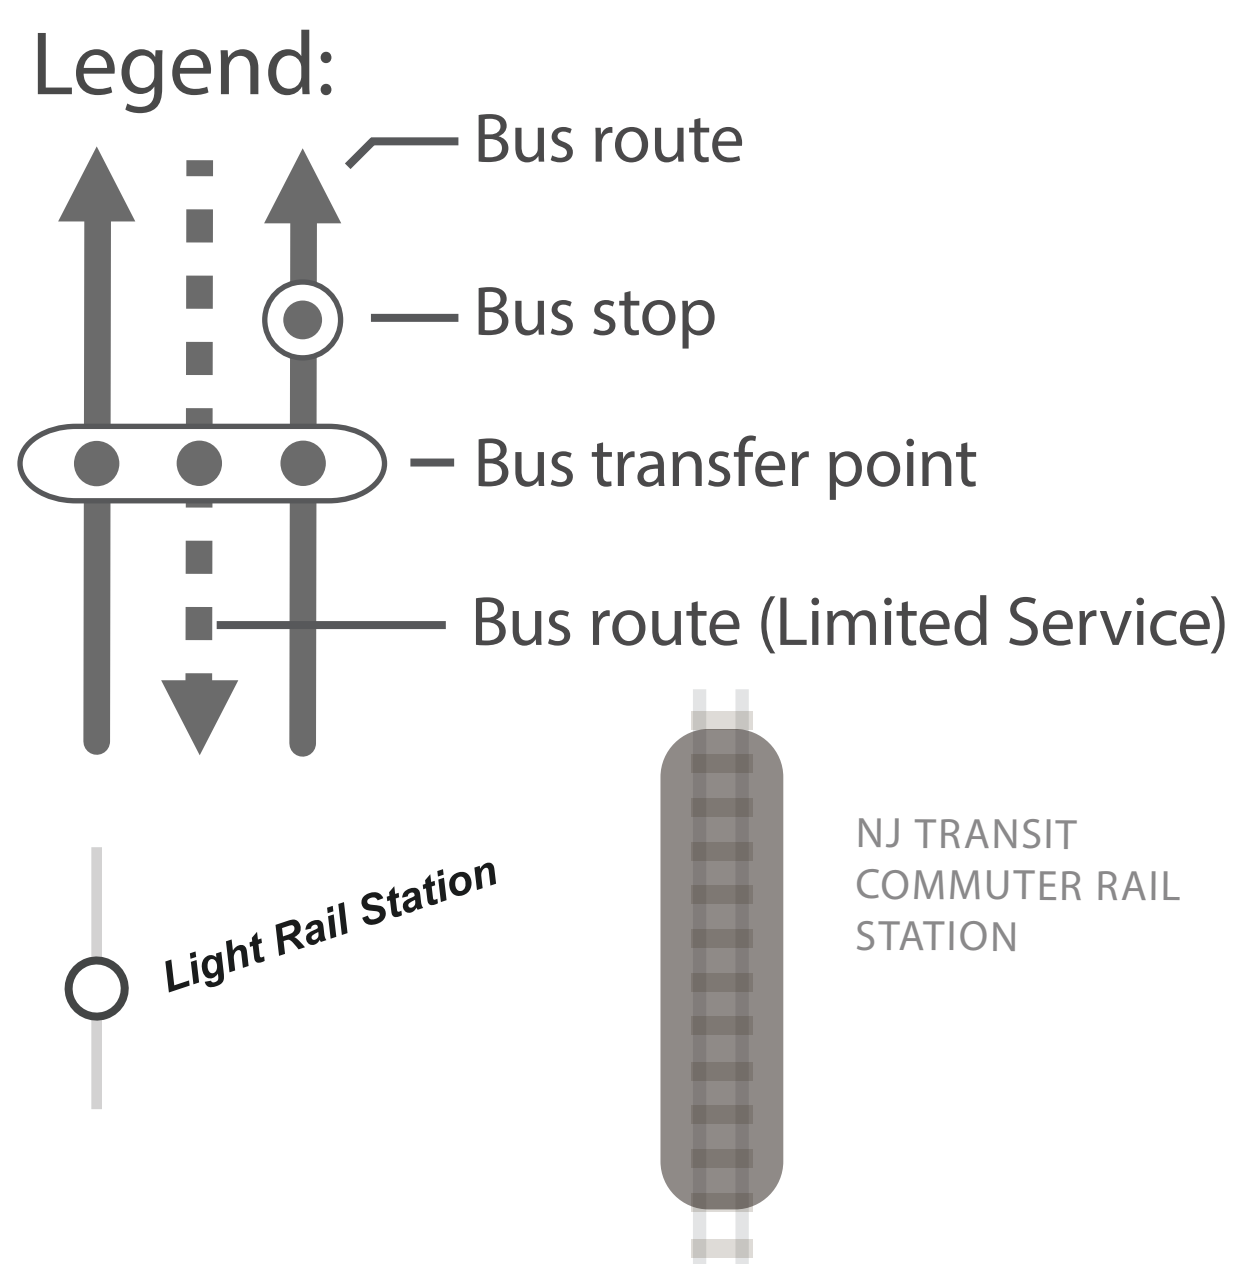

Rutgers University - Newark Weekday Service (Monday - Friday)

Routes:

- CC Campus Connect
- CCX Campus Connect Express
- PS Penn Station Local
- PSX Penn Station Express
- In Service 6:45am-12:15am
- - - In Service after 7pm