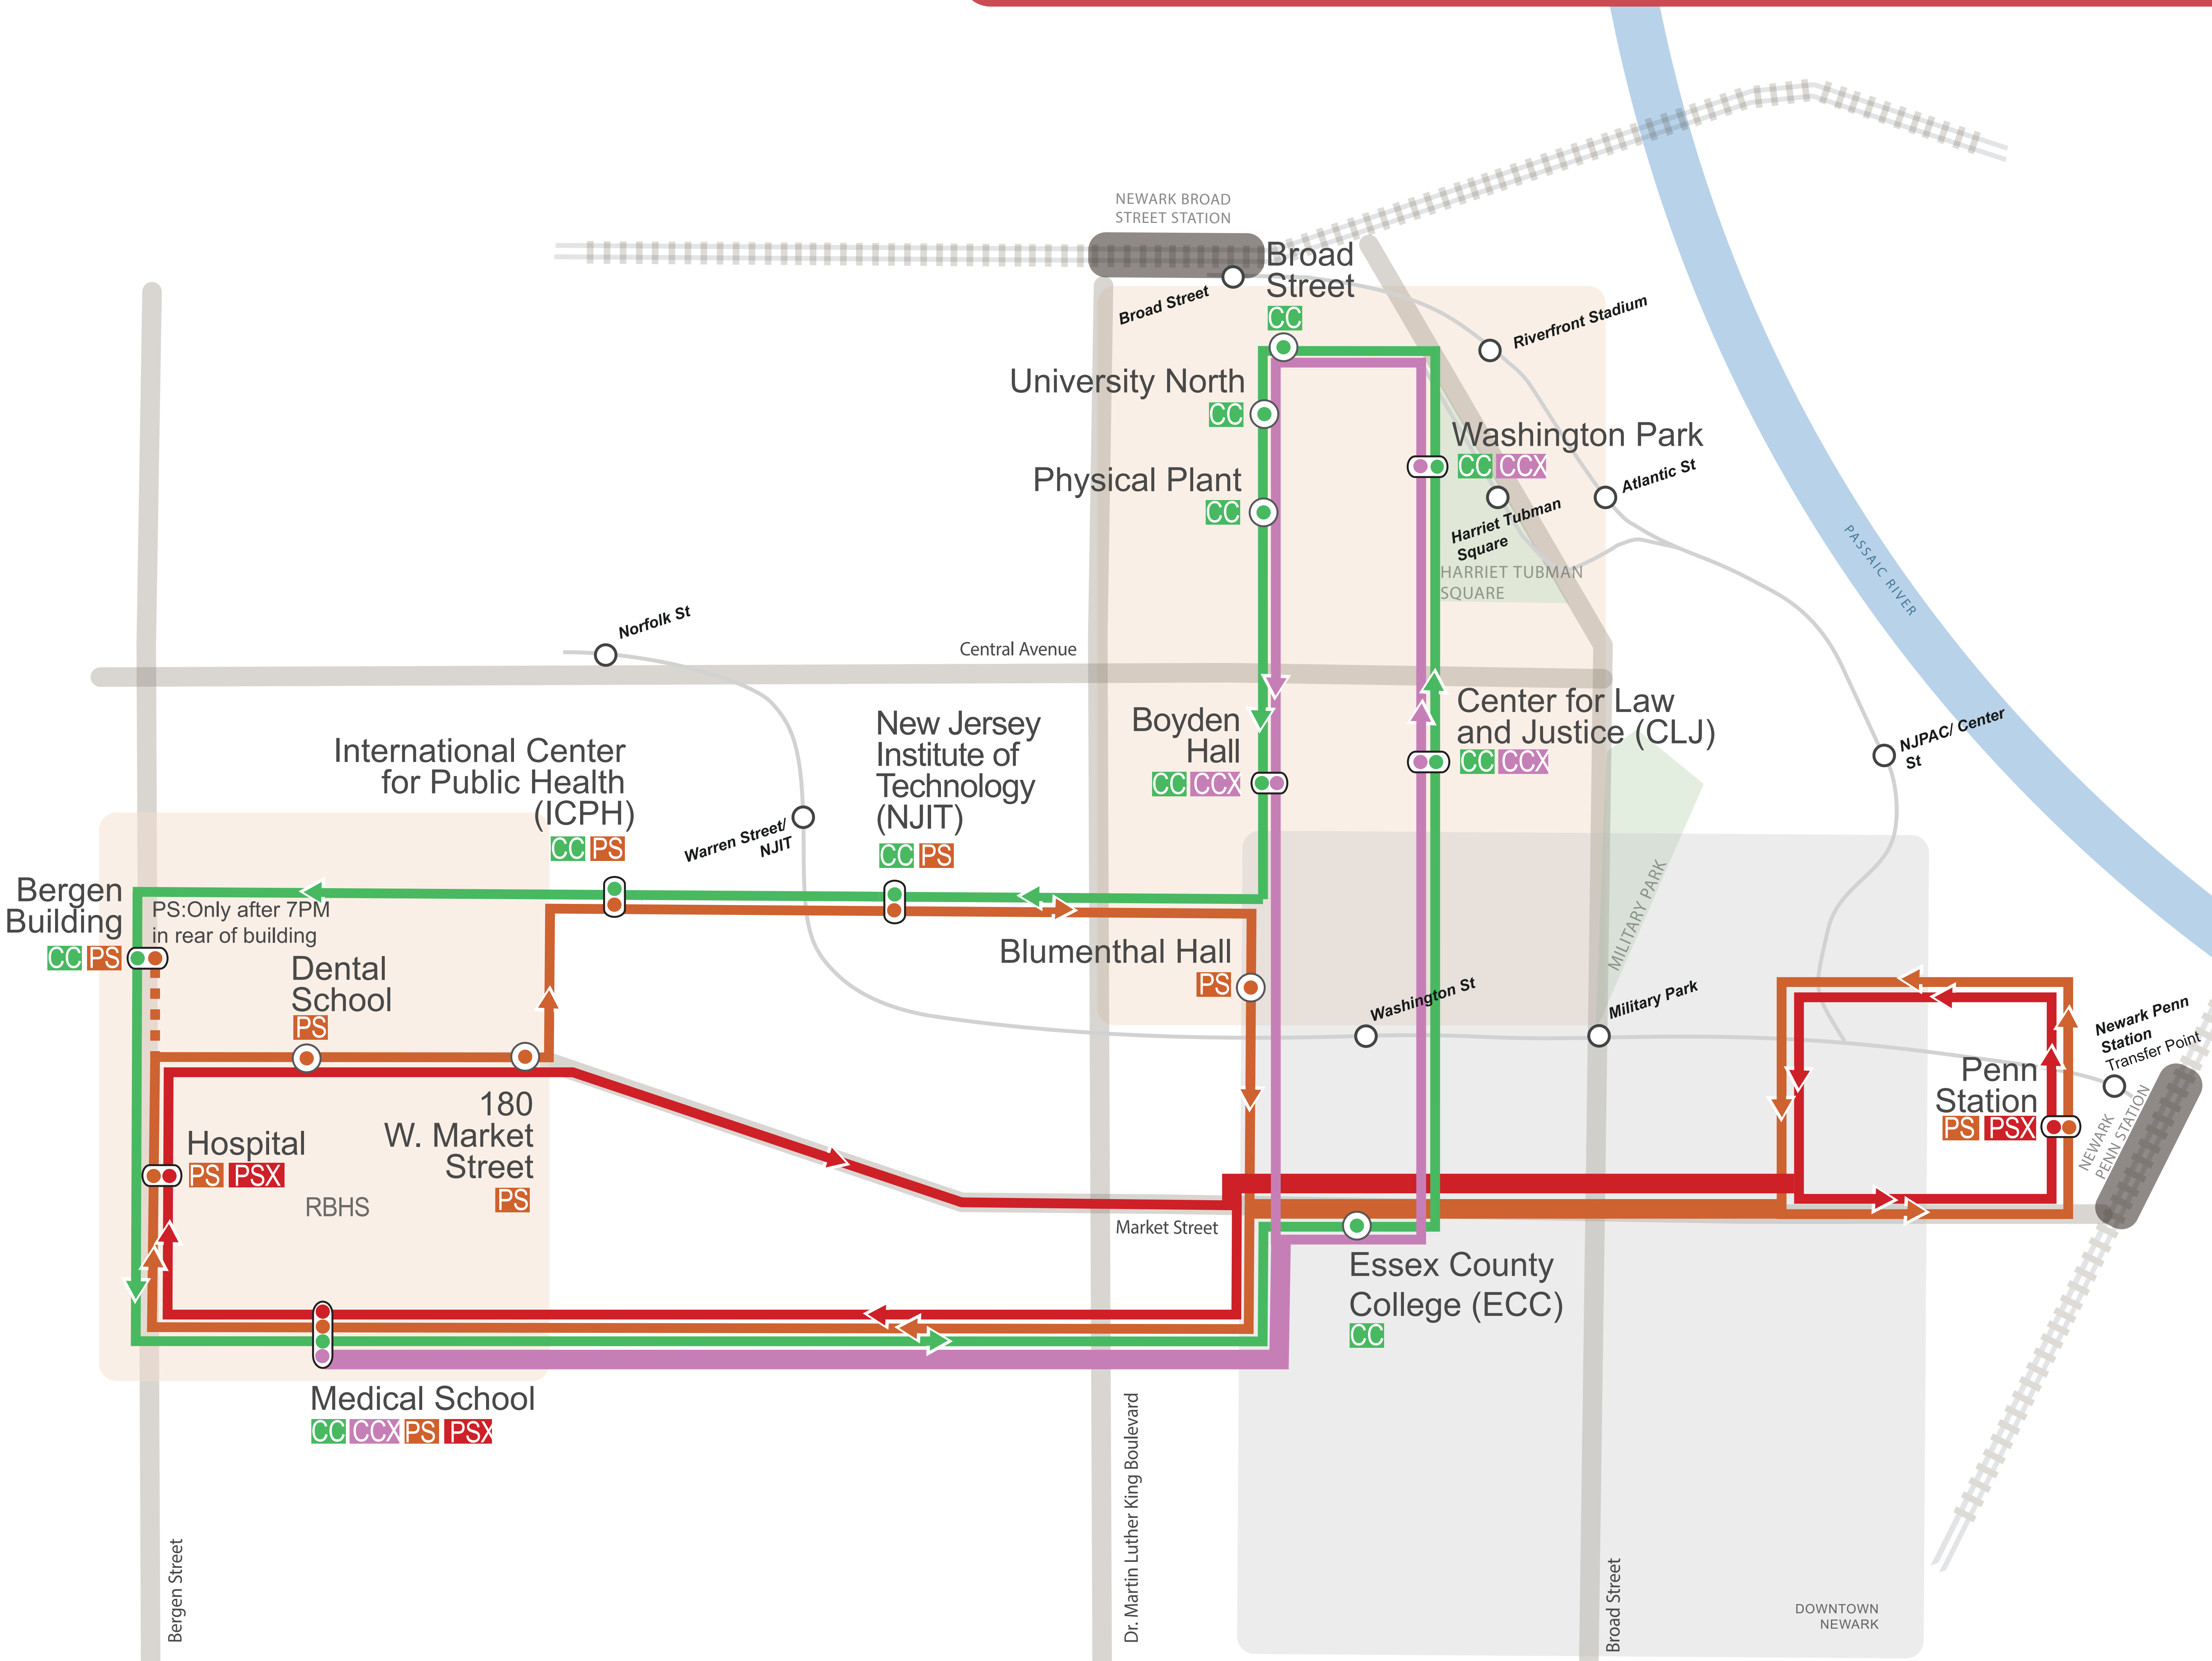

Rutgers University - Newark Weekday Service (Monday - Friday)

Routes:

- CC Campus Connect
- CCX Campus Connect Express
- PS Penn Station Local
- PSX Penn Station Express
- In Service 6:45am-12:15am
- - - In Service after 7pm